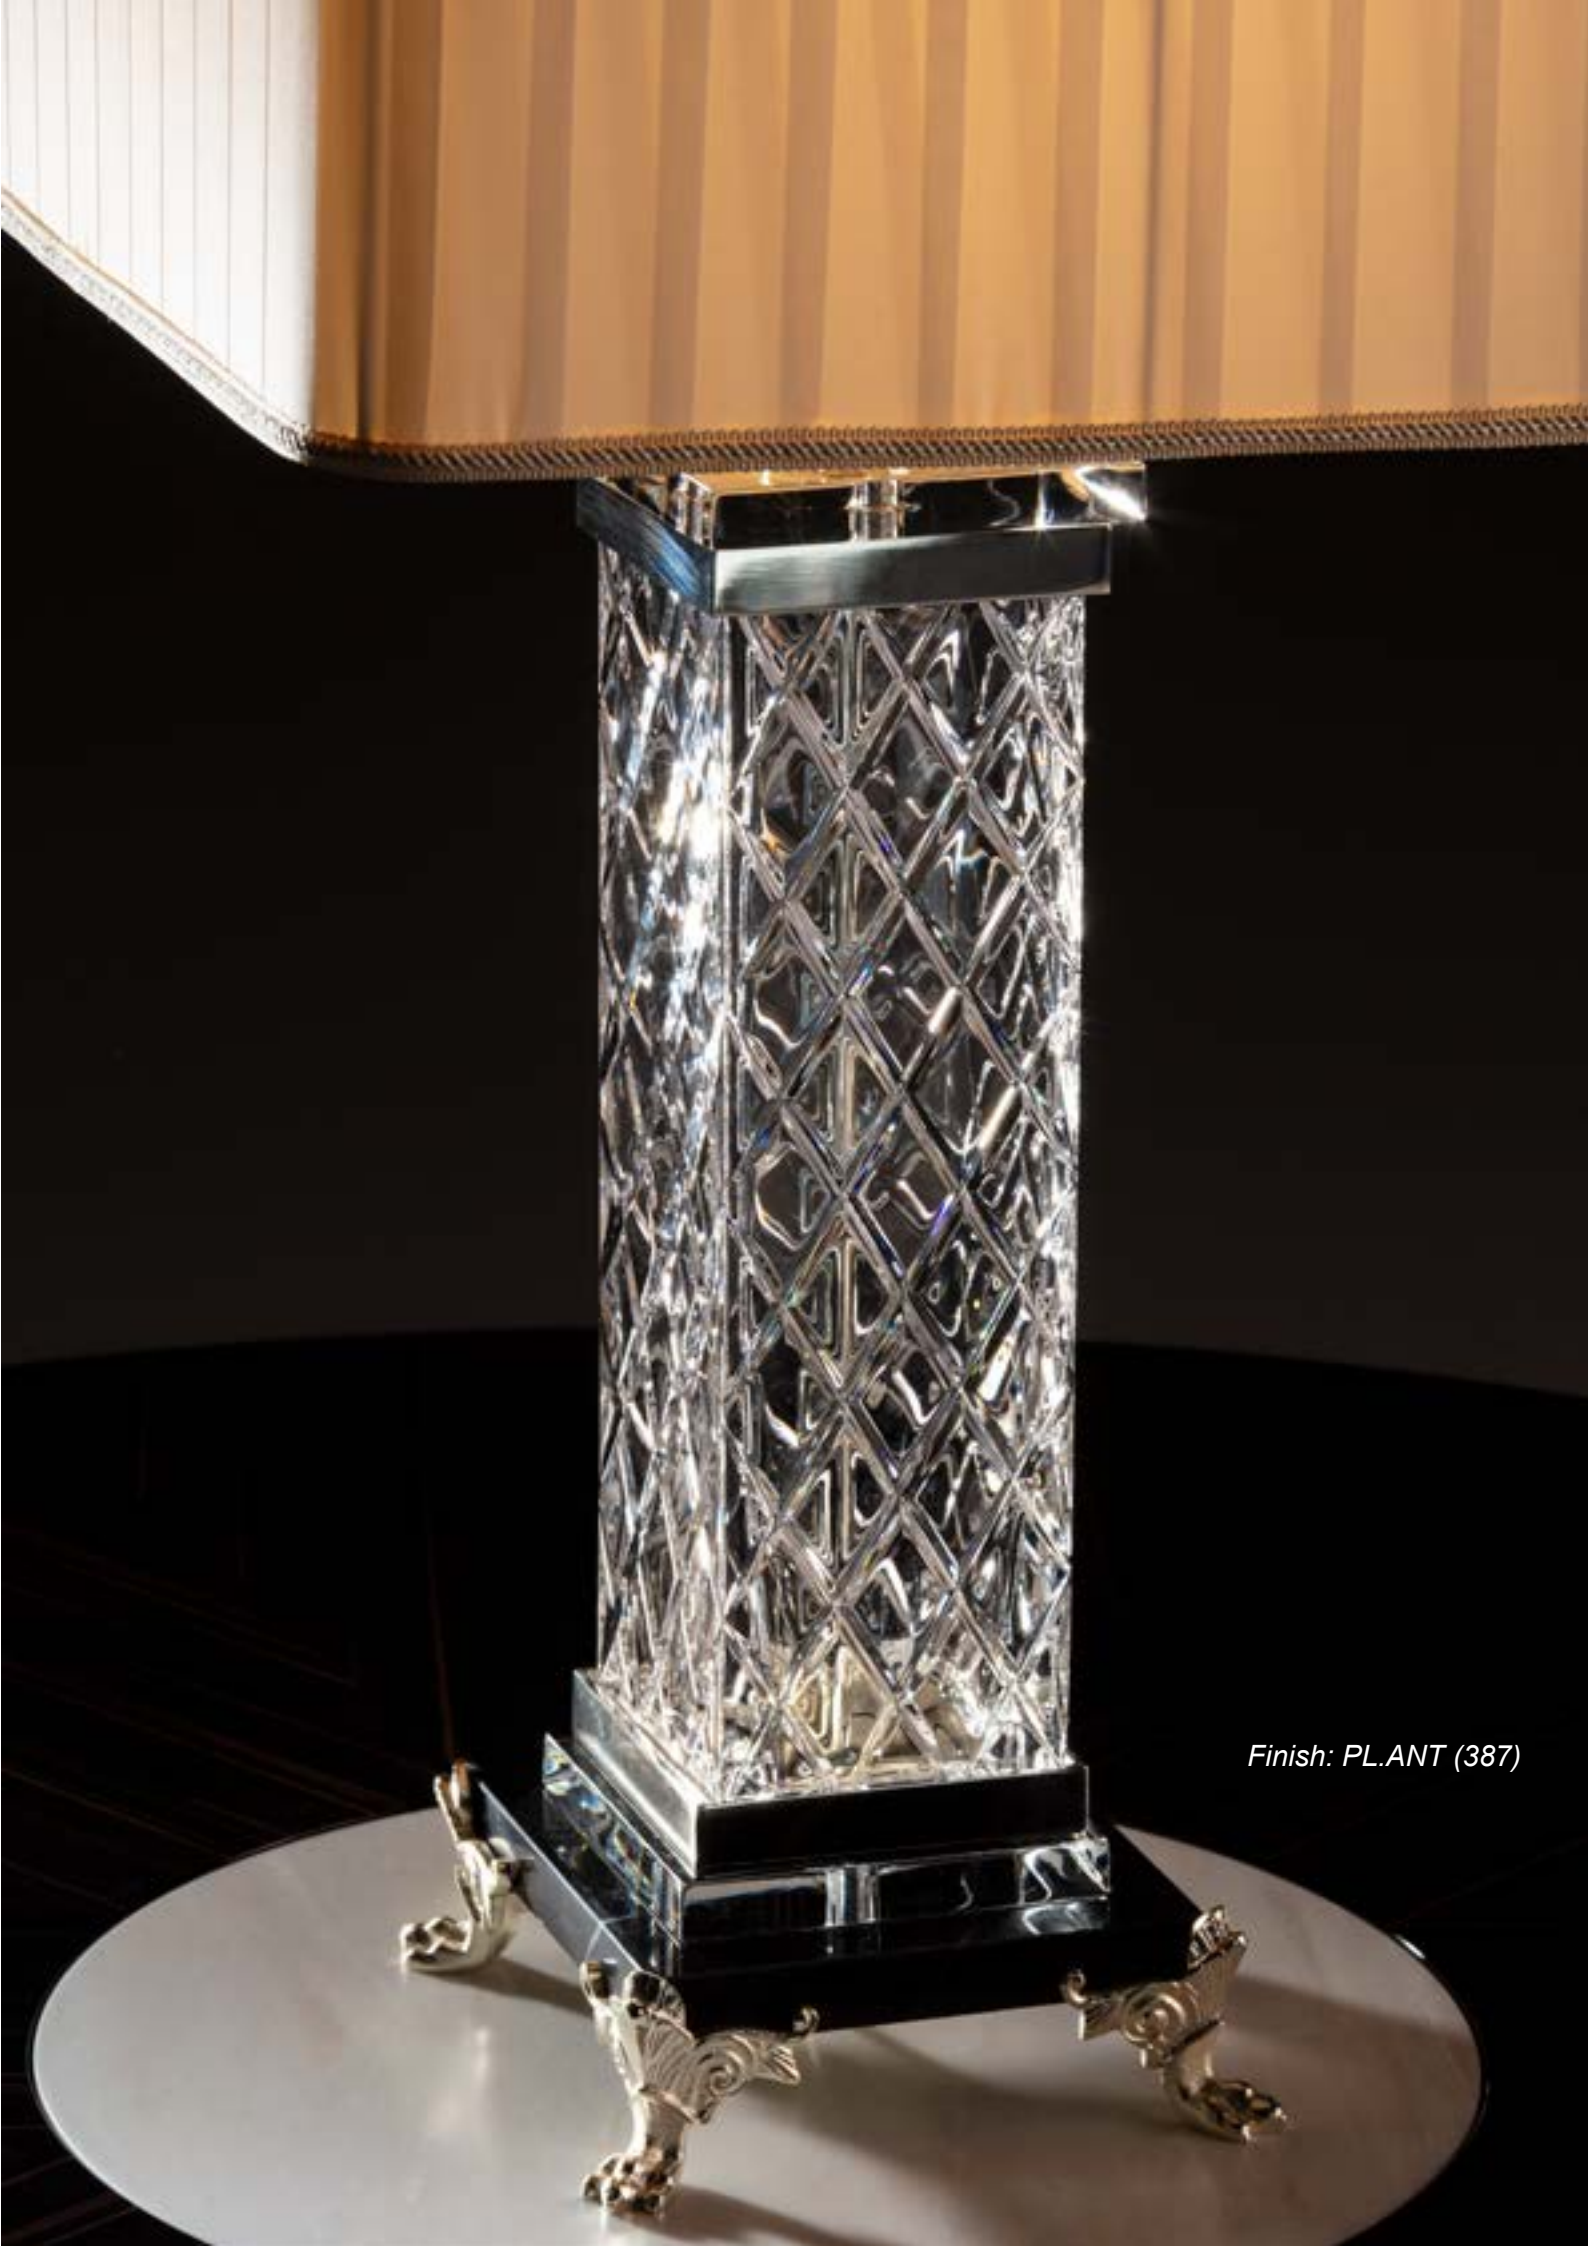

Finish: PL.ANT (387)