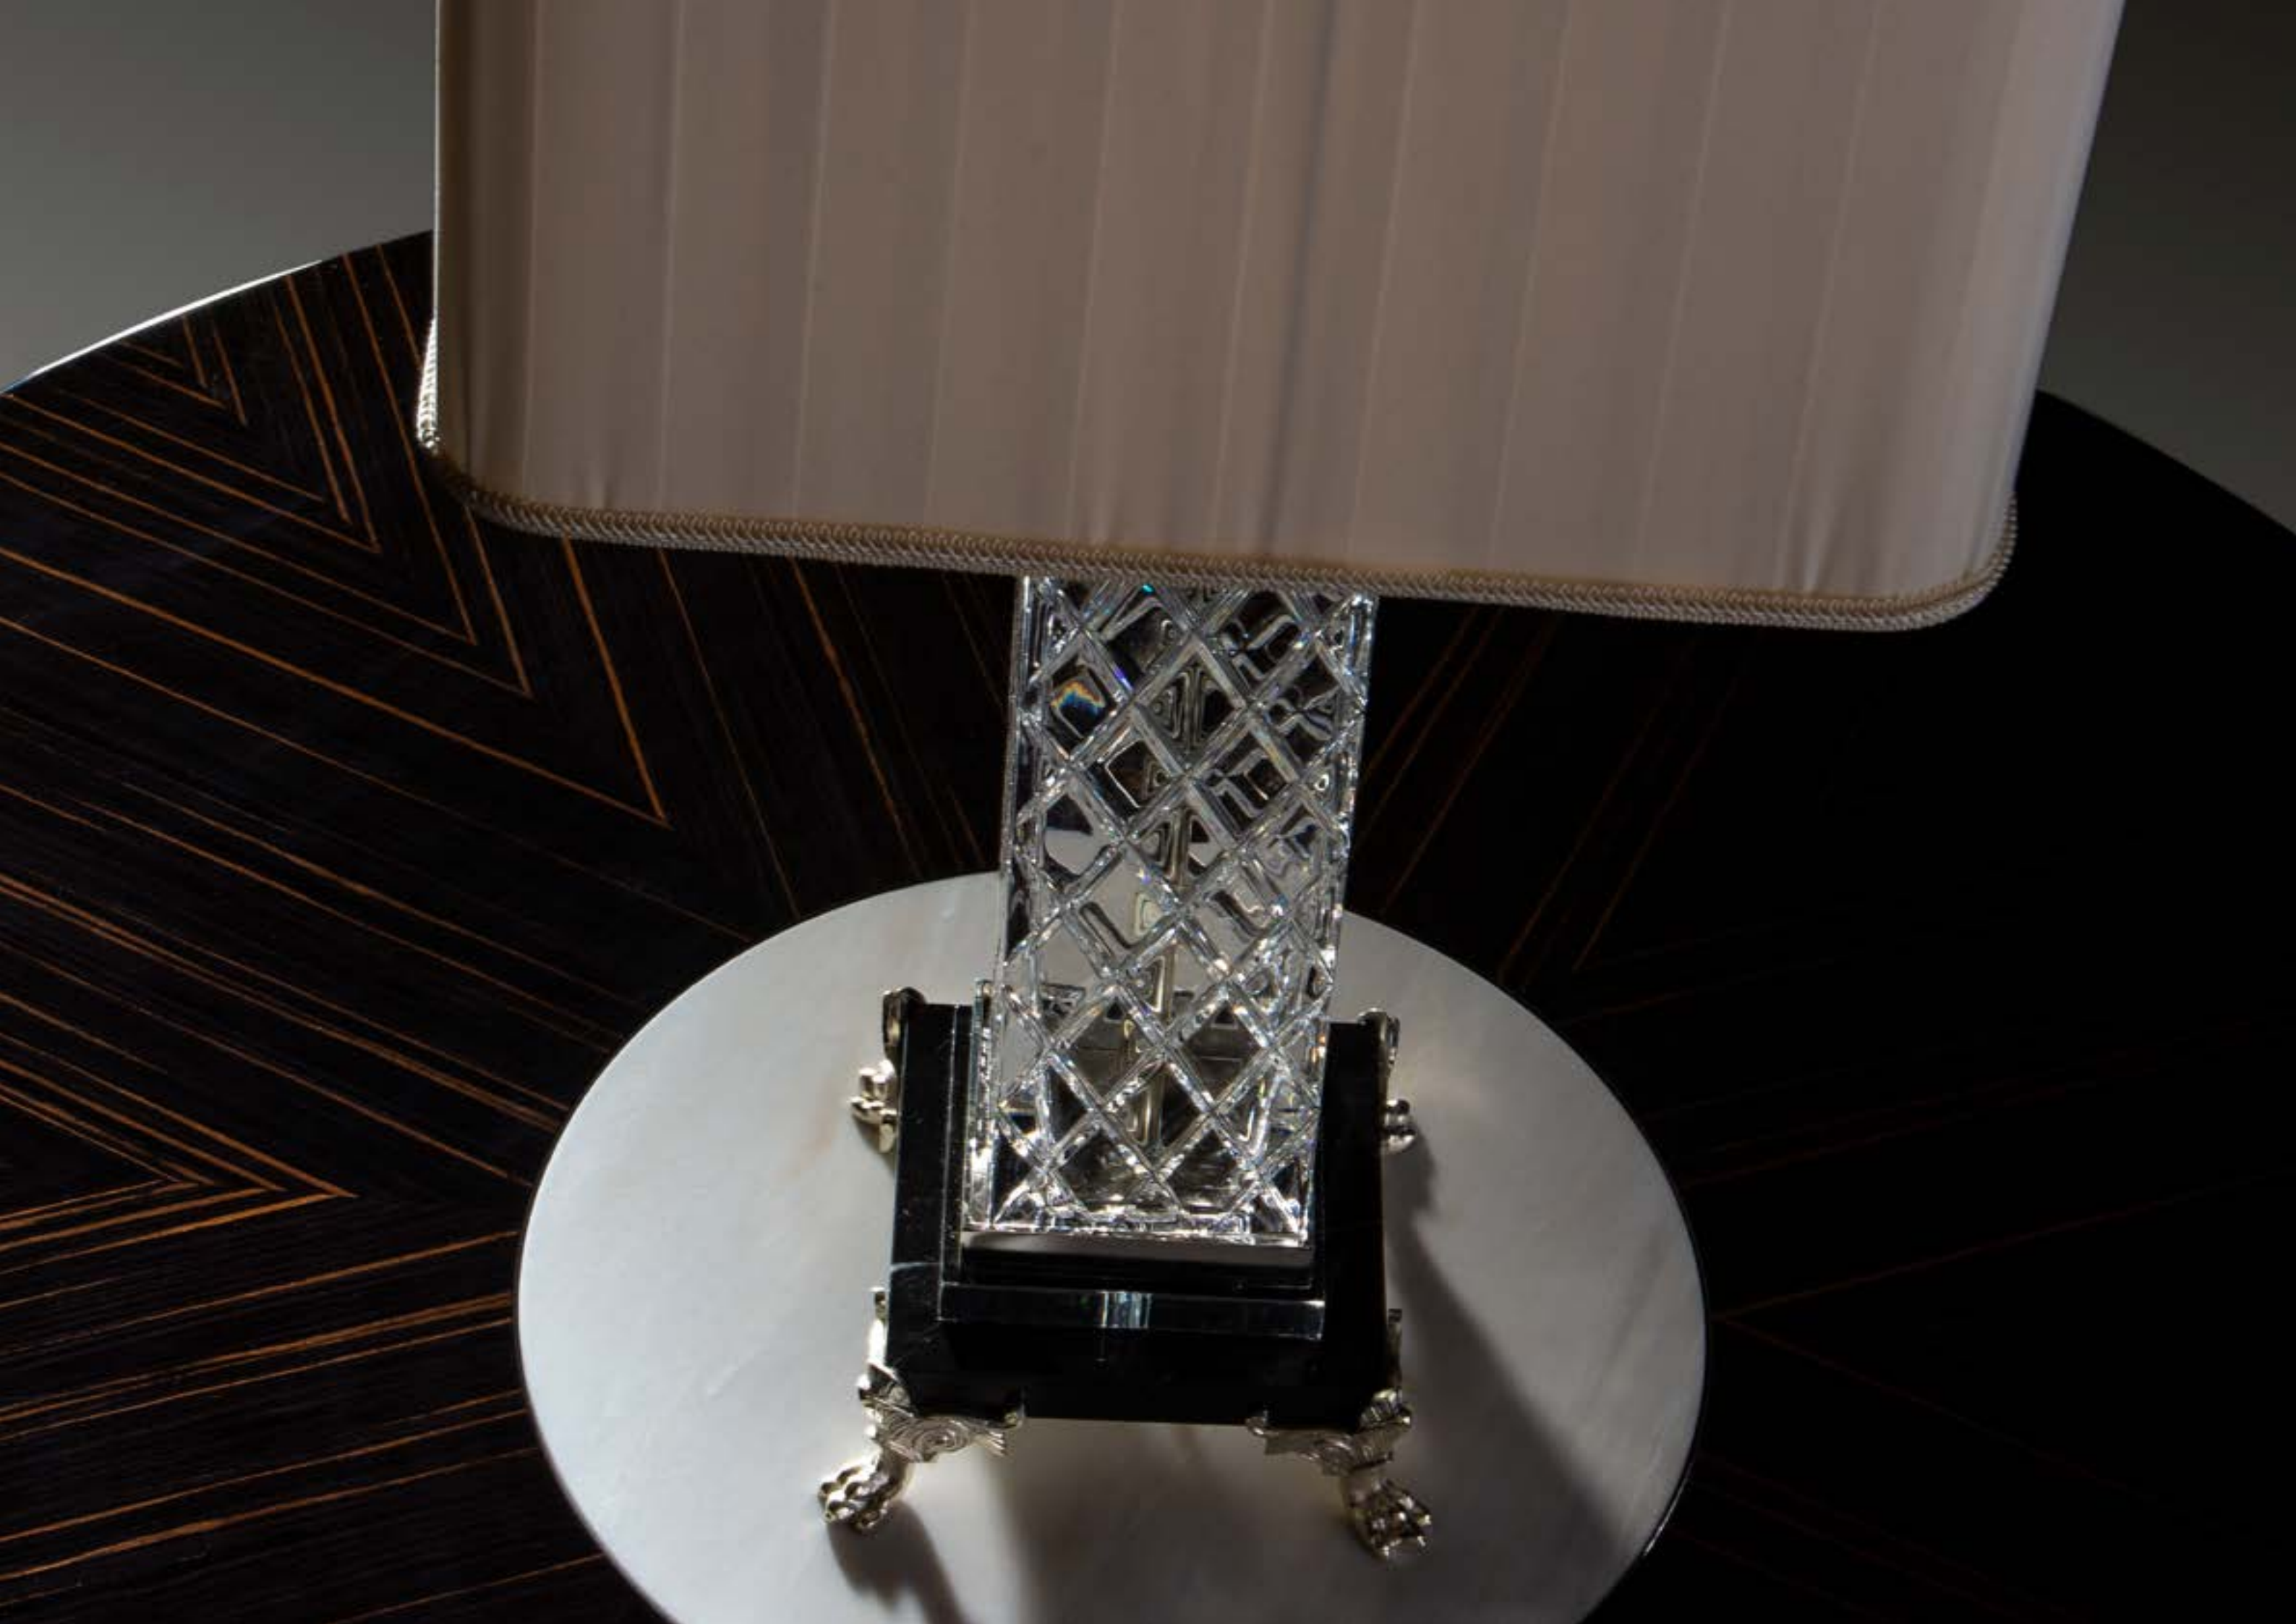

TABLE LAMP – Ref.: 20294.0
Height: 70 cm / 27,56 in
Width: 35 cm / 13,78 in
Depth: 35 cm / 13,78 in
Net weight: 14,20 Kg / 31,28 lb
Finish: OA (231)
Shade Ref: 629.045
Materials: Casted Bronze & Italian hand cut crystal.
1 (E27)