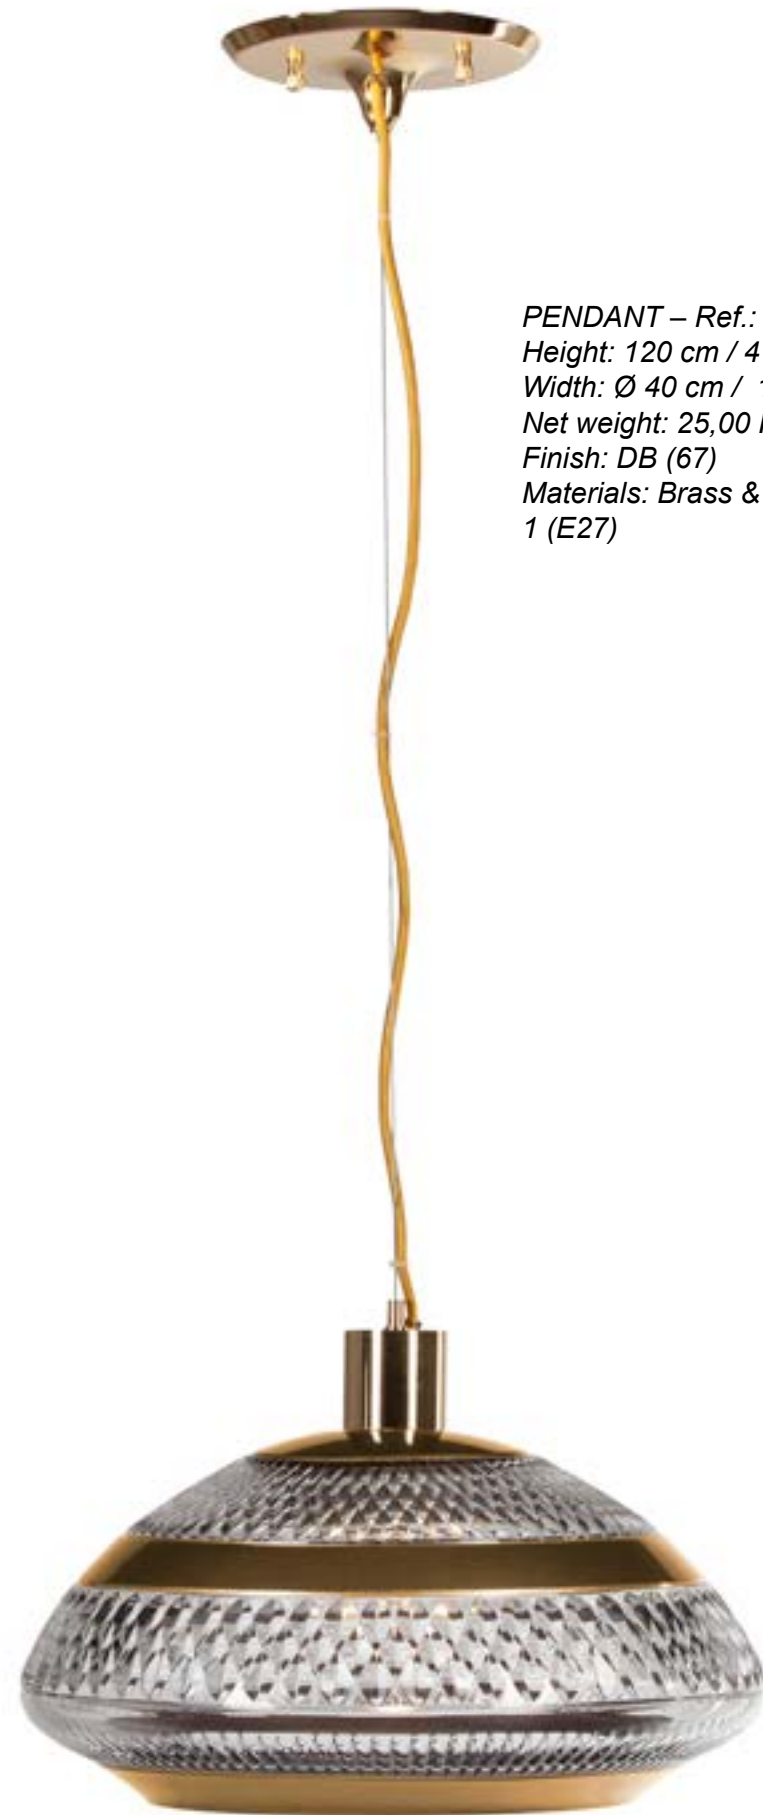

MARINER

LIGHTING NOVELTIES 2022

SUPREME LUXURY EXPERIENCE
SINCE 1893

CLASSIC LIGHTING

SUPREME LUXURY EXPERIENCE

SINCE 1893

*PENDANT – Ref.: 20274
Height: 90 cm / 35,43 in
Width: Ø80 cm / 31,50 in
Net weight: 40,00 Kg / 88,11 lb
Finish: O.A (231)
Materials: Casted Bronze & Venetian
Glass.
23 (E14)*

Finish: PL.ANT (387)

TABLE LAMP – Ref.: 20295.0
Height: 85 cm / 34,25 in
Width: Ø50 cm / 19,69 in
Net weight: 14,20 Kg / 31,28 lb
Finish: OA (231)
Shade Ref: 629.046
Materials: White Alabaster & Casted Bronze.
2 (E27)

*CHANDELIER – Ref.: 20268
Height: 67cm / 26,38 in
Width: 51Ø cm / 20,08Ø in
Net weight: 74,00 Kg / 163 lb
Finish: DB (67)
Materials: Casted Bronze & Venetian glass.
11 E-14*

*WALL BRACKET – Ref.: 20272
Height: 41 cm / 16,14 in
Width: 28 cm / 11,02 in
Depth: 13 cm / 5,12 in
Net weight: 8,00 Kg / 17,62 lb
Finish: DB (67)
Materials: Casted Bronze & Venetian glass.
2 E-14*

LIGHTING NOVELTIES 2022

*CHANDELIER – Ref.: 20278.0
Height: 150cm / 59,06 in
Width: 580Ø cm / 31,5 Ø in
Net weight: 50.00 Kg / 110,13 lb
Finish: OA (231)
Materials: Casted Bronze & White Alabaster
6 G-9*