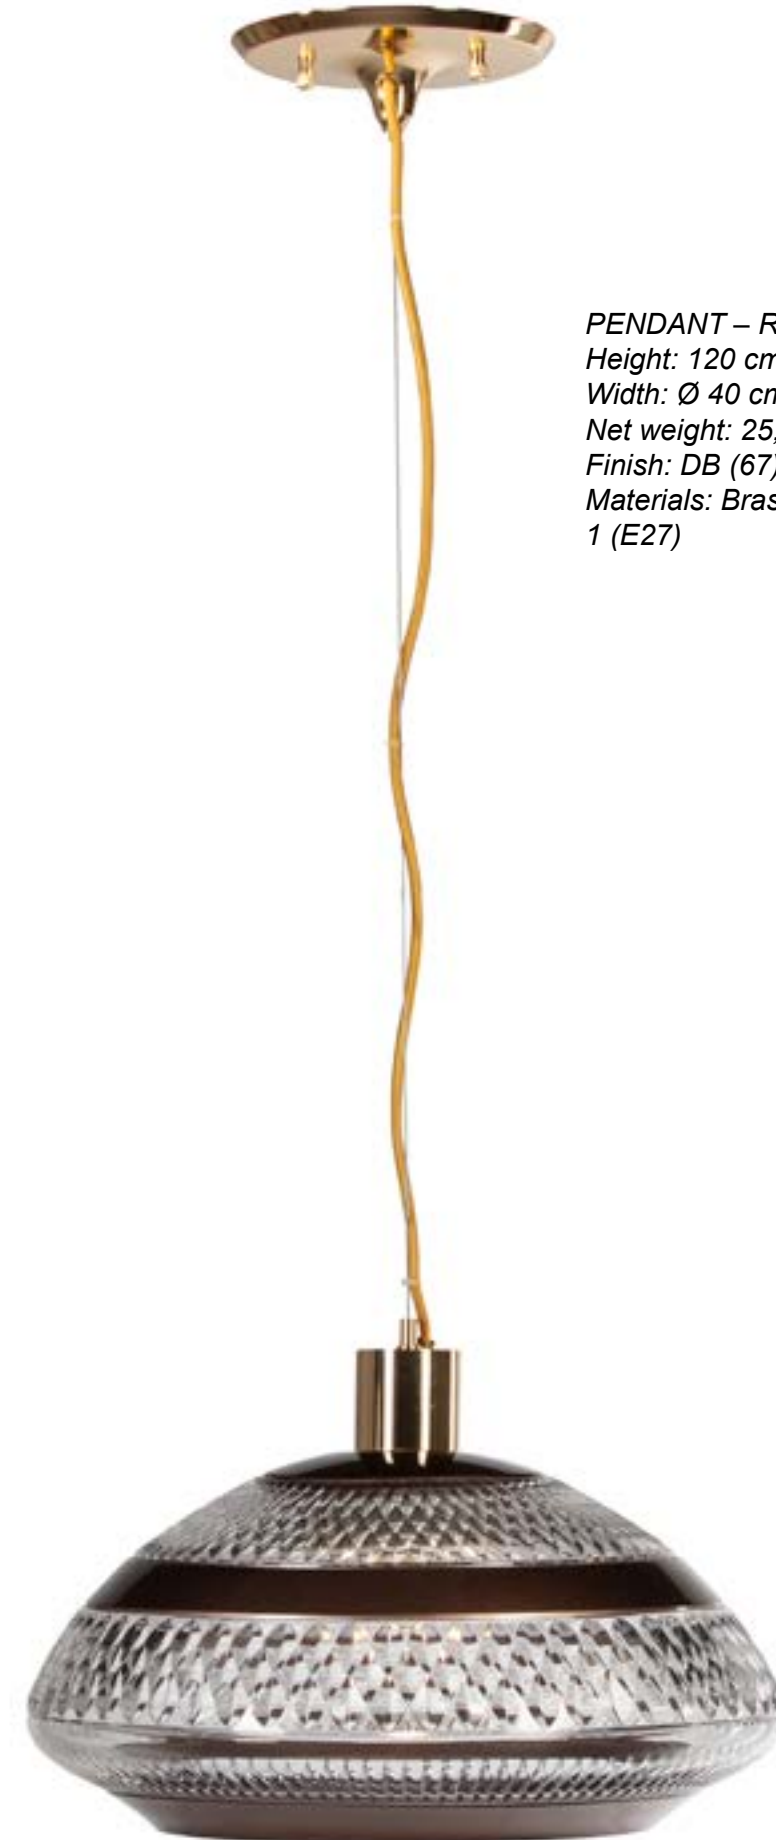

*PENDANT – Ref.: 20288.1 (BRONZO GLASS)
Height: 120 cm / 47,24 in
Width: Ø 40 cm / 15,75 in
Net weight: 25,00 Kg / 55,07 lb
Finish: DB (67)
Materials: Brass & Italian hand cut crystal.
1 (E27)*